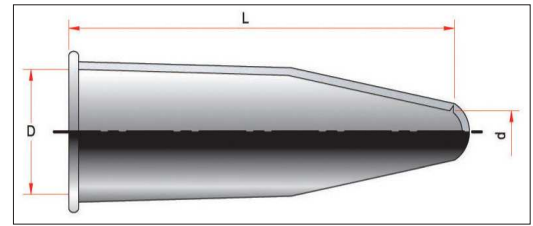

INSTALLATION MATERIAL

Shrouds for fitting over cable glands when additional environmental conditions are required.

Material: CR70 (PCP)

For outdoor or indoor use.

ITEM REFERENCES E1WF TYPE CABLE GLANDS

Type:	Size:	D	d	L
OSSH-A-16	16	28	6	93
OSSH-A-20	20	35	10	98
OSSH-A-25	25	40	14	102
OSSH-A-32	32	50	18	115
OSSH-A-40	40	60	24	124
OSSH-A-50	50	74	30	132
OSSH-A-63	63	89	38	152
OSSH-A-75	75	107	53	171
OSSH-A-90	90	121	72	175
OSSH-A-100	100	131	86	190

ITEM REFERENCES OSNJ TYPE CABLE GLANDS

Type:	Size:	D	d	L
OSSH-B-16	16	24	4	52
OSSH-B-20	20	28	7	55
OSSH-B-25	25	32	12	59
OSSH-B-32	32	40	15	65
OSSH-B-40	40	50	21	71
OSSH-B-50	50	60	28	79
OSSH-B-63	63	78	30	111
OSSH-A-63	75	89	38	152
OSSH-A-75	90	107	53	171
OSSH-A-90	100	121	72	175

All dimensions in millimeters.