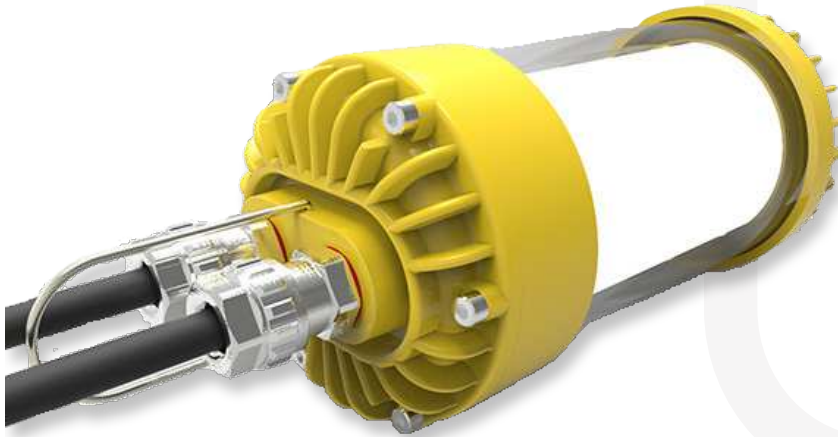

## ATEX PORTABLE LAMPS

ZONES 1, 2 (gas) & 21, 22 (dust)

Portable, safety LED lighting with high level of protection intended for use in hazardous areas with explosive gas and dust atmospheres. The lamp is designed for application in shipbuilding and offshore industries, for both indoor and outdoor spaces, can be used as portable lighting and as general fixed in lighting.

- Circular LED light source of 360°
- High light intensity with no glare effect
- Low weight of 2,3kg. high level of mechanical protection (IP66 and IK8)

Ex GalaLED enables outstanding thermal management since the LED engine is attached directly to the top and bottom cover, acting as a heat sink.

### TECHNICAL SPECIFICATIONS

Marking:	II 2G Ex db op is IIC T6 Gb II 2D Ex tb op is IIIC T85°C Db
Certificate:	EU-Type Examination Certificate
Operating temperature:	-40°C to +50°C
Housing:	Aluminum alloy powder painted with tempered borosilicate glass tube
Diffuser:	PMMA 2,5 mm
Gasket:	Silicone gasket
Ingress protection:	IP66, IP67   IK08
LED:	360° LED module ~5000K, CRI 80-85, depending on LED type 60 000 working hours temp. 25°C (estimated lifespan)
Connection terminal:	L1,N,PE max 3x2,5 mm <sup>2</sup> , External PE Terminal M5
Connection cable:	H07RN-F 3x1,5 mm <sup>2</sup> or 3x2,5 mm <sup>2</sup>
Weight:	2,3 kg
Dimensions:	D125 x H280 mm
Cable entries:	2xM20 (Cable glands / plugs non included)

DIMENSIONS	
A	ø110mm
B	ø125mm
C	155mm
D	280mm