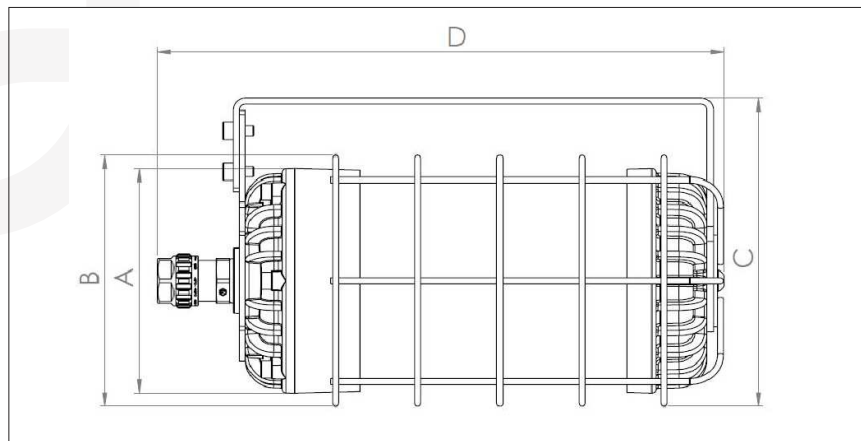

### TECHNICAL SPECIFICATIONS

Marking:	II 2G Ex db op is IIC T6 Gb II 2D Ex tb op is IIIC T85°C Db
Certificate:	EU-Type Examination Certificate
Operating temperature:	-40°C to +50°C
Housing:	Aluminum alloy powder painted with tempered borosilicate glass tube
Diffuser:	PMMA 2,5 mm
Gasket:	Silicone gasket
Ingress protection:	IP66, IP67   IK08
LED:	360° LED module ~5000K, CRI 80-85, depending on LED type 60 000 working hours temp. 25°C (estimated lifespan)
Connection terminal:	L1,N,PE max 3x2,5 mm <sup>2</sup> , External PE Terminal M5
Connection cable:	H07RN-F 3x1,5 mm <sup>2</sup> or 3x2,5 mm <sup>2</sup>
Weight:	2,3 kg
Dimensions:	D125 x H280 mm
Cable entries:	2xM20 (Cable glands / plugs non included)

DIMENSIONS	
A	ø110mm
B	ø125mm
C	155mm
D	280mm