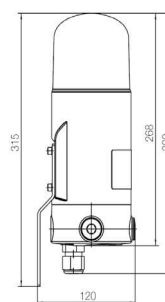

ITEM REFERENCES			
Model:	Operating range:	Power:	Item No.:
GH5 - 230V	230 VAC, 50/60 Hz	< 12 W	2A1401
GH5 - 24V	24 VDC	< 4 W	2A1502

TECHNICAL SPECIFICATIONS	
Marking:	II 3G Ex nR IIC T6 Gc II 3D Ex tc IIIC T85°C Dc
Certificate:	Declaration of Conformity
Operating conditions:	Indoor / Outdoor
Housing / Cap:	Polycarbonate
Ingress protection:	IP66
Operating temperature:	-20°C to +50°C
Current consumption (white colour):	230V - < 50 mA 24V - < 135 mA
Connection:	Terminals 2,5 mm²
Connection cable:	Ø 7 to 12 mm
Colour:	5 different signalling colours
Weight:	Approx. 1,4 kg
Cable entries:	1xM20x1,5 plastic cable gland

* The measurement has been done at the side and at the top using the valuation method Blondel-Rey.

CANDELA*	
Colour: Green	
Continuous light	1.5 cd
Flashing	0.4 cd
Blinking	0.8 cd
Colour: Blue	
Continuous light	0.5 cd
Flashing	0.1 cd
Blinking	0.3 cd
Colour: Yellow	
Continuous light	2.3 cd
Flashing	0.5 cd
Blinking	1.3 cd
Colour: Red	
Continuous light	1.2 cd
Flashing	0.3 cd
Blinking	0.6 cd
Colour: White	
Continuous light	4.0 cd
Flashing	0.5 cd
Blinking	1.2 cd