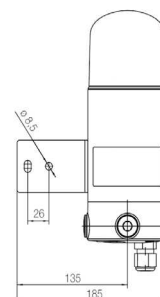

ITEM REFERENCES			
Model:	Operating range:	Power:	Item No.:
GH5 - 230V	230 VAC, 50/60 Hz	< 12 W	2A1401
GH5 - 24V	24 VDC	< 4 W	2A1502

TECHNICAL SPECIFICATIONS	
Marking:	II 3G Ex nR IIC T6 Gc II 3D Ex tc IIIC T85°C Dc
Certificate:	Declaration of Conformity
Operating conditions:	Indoor / Outdoor
Housing / Cap:	Polycarbonate
Ingress protection:	IP66
Operating temperature:	-20°C to +50°C
Current consumption (white colour):	230V - < 50 mA 24V - < 135 mA
Connection:	Terminals 2,5 mm²
Connection cable:	Ø 7 to 12 mm
Colour:	5 different signalling colours
Weight:	Approx. 1,4 kg
Cable entries:	1xM20x1,5 plastic cable gland

* The measurement has been done at the side and at the top using the valuation method Blondel-Rey.

CANDELA*	
Colour: Green	
Continuous light	1.5 cd
Flashing	0.4 cd
Blinking	0.8 cd
Colour: Blue	
Continuous light	0.5 cd
Flashing	0.1 cd
Blinking	0.3 cd
Colour: Yellow	
Continuous light	2.3 cd
Flashing	0.5 cd
Blinking	1.3 cd
Colour: Red	
Continuous light	1.2 cd
Flashing	0.3 cd
Blinking	0.6 cd
Colour: White	
Continuous light	4.0 cd
Flashing	0.5 cd
Blinking	1.2 cd