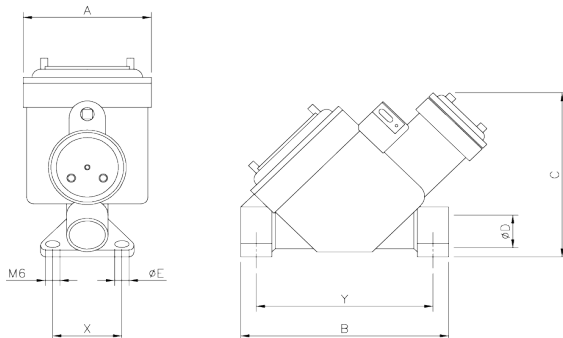

FSQ 215 - 325 - 425