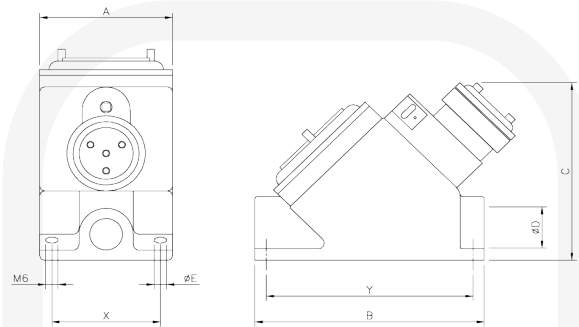

FSQ 360 - 460 / FSQA ...