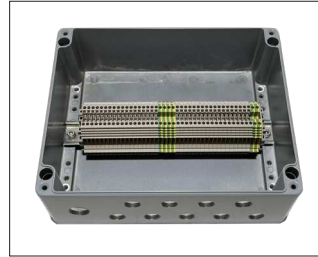

ALUMINIUM JUNCTION BOX - 10 ENTRIES / 36 TERMINALS

Zones 1, 2, 21, 22

Full catalogue available on our website: www.inpratex.com

ATEX JUNCTION BOXES

ZONES 1, 2 (gas) & 21, 22 (dust)

Ex e aluminium junction box for hazardous areas.

Manufactured in aluminum.

The box has 1xM25 and 9xM20 entries, and is equipped with 36 2.5mm² terminals + 6 ground terminals.

Certificado de examen de tipo

ITEM REFERENCES

Designation:	Item No.:
A21-E2-02811+36T2,5+1M25+9M20	5A0813

TECHNICAL SPECIFICATIONS

Marking:	II 2G Ex e IIC T6 Gb II 2D Ex tb IIIC T80°C
Certificate:	EU-Type Examination Certificate
Housing:	Aluminium Optional tag white background and black text (80x30 mm)
Dimensions:	280x230x110mm
Operating temperature:	-20°C to +40°C
Terminals:	36 x 2,5mm ² + 6 PE
Ingress protection:	IP65
Cable entries:	1x M25x1,5 9x M20x1,5